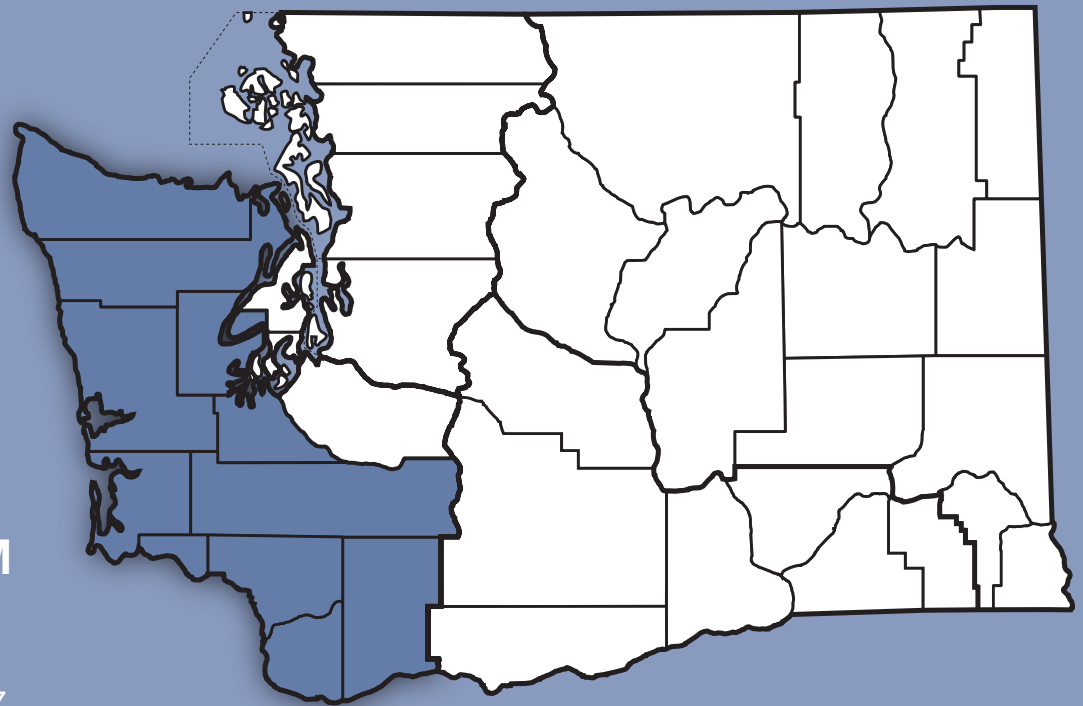

REPORT CHILD ABUSE OR NEGLECT DIRECTLY TO YOUR LOCAL REGION

866-764-2233

Statewide End Harm Line 866-363-4276

REGION 6 SOUTH WESTERN WASHINGTON

CLALLAM
CLARK
COWLITZ
GRAYS HARBOR
JEFFERSON
LEWIS

MASON
PACIFIC
SKAMANIA
THURSTON
WAHKIAKUM