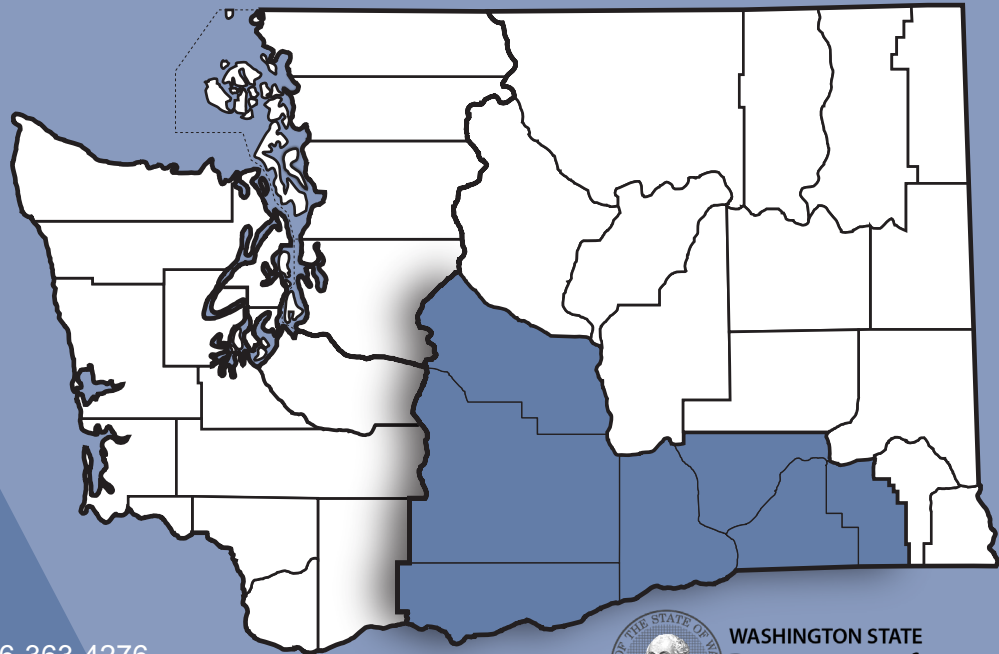

NEW MANDATORY REPORTING # REGION 2 | SOUTH EASTERN WASHINGTON

855-420-5888

BEGINNING FEB. 4, 2019, REPORT CHILD ABUSE OR
NEGLECT DIRECTLY TO YOUR LOCAL REGION

COLUMBIA COUNTY
WALLA WALLA COUNTY
BENTON COUNTY
FRANKLIN COUNTY
YAKIMA COUNTY
KLICKITAT COUNTY
KITITITAS COUNTY

The statewide End Harm line will continue to be available: 1-866-363-4276.
For more information about reporting abuse of a child, visit the DCYF website at www.dcyf.wa.gov

WASHINGTON STATE
Department of
Children, Youth, and Families