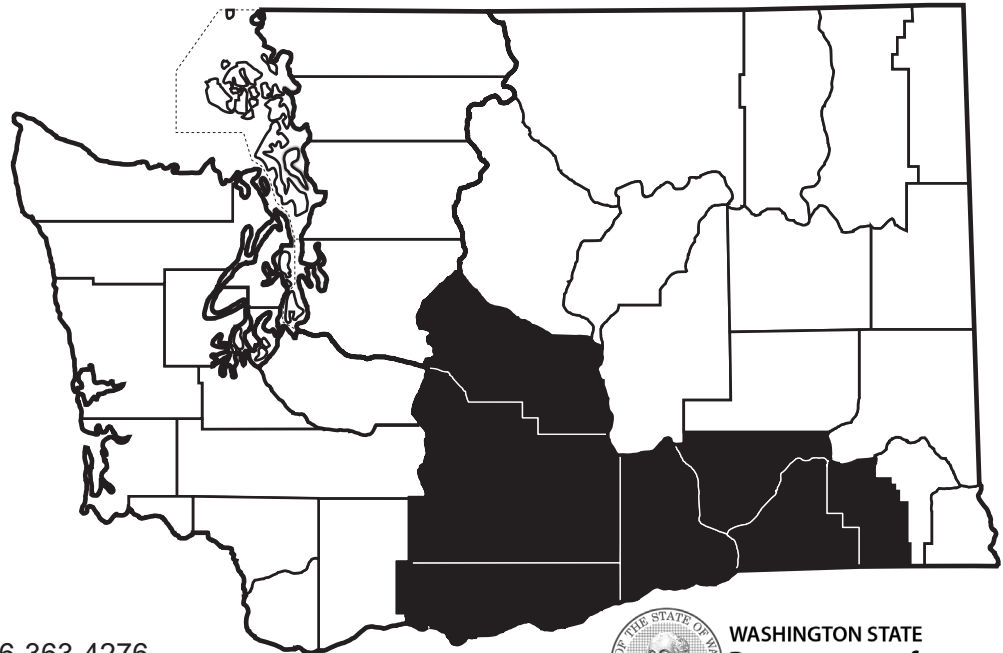

NEW MANDATORY REPORTING # REGION 2 | SOUTH EASTERN WASHINGTON

855-420-5888

BEGINNING FEB. 4, 2019, REPORT CHILD ABUSE OR
NEGLECT DIRECTLY TO YOUR LOCAL REGION

**COLUMBIA COUNTY
WALLA WALLA COUNTY
BENTON COUNTY
FRANKLIN COUNTY
YAKIMA COUNTY
KLICKITAT COUNTY
KITITITAS COUNTY**

The statewide End Harm line will continue to be available: 1-866-363-4276.
For more information about reporting abuse of a child, visit the DCYF website at www.dcyf.wa.gov

WASHINGTON STATE
Department of
Children, Youth, and Families